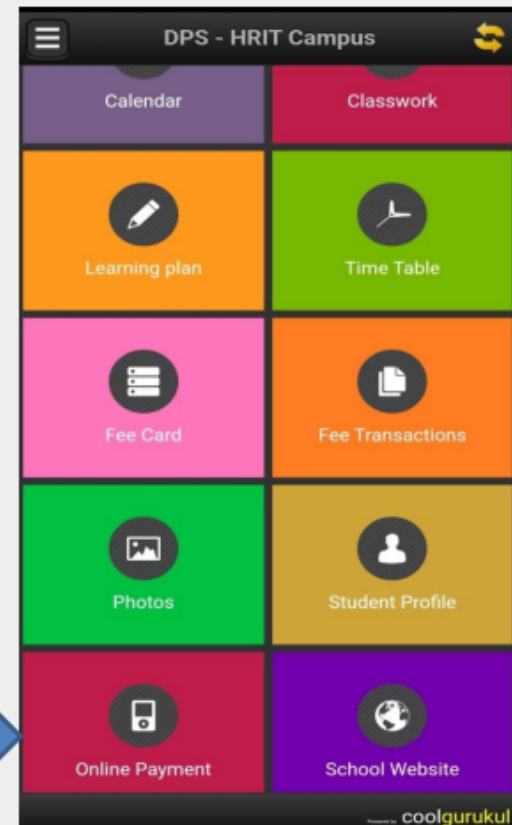

Step 1- Click on 'ONLINE PAYMENT' icon

Step 2- Select the fee Component which you want to pay

Step 3- Click on Pay Now

Step 4- A Pop Up will come with a confirmation, Click on OK Button

Step 5- Fill the Billing Details and your convenient Payment Mode

Step 6- Fill the Details and Click on Pay Now

Step 7- Download the receipt

NOTE- As of now only android users can pay school fees through mobile app. Apple users can pay through school website.

DELHI PUBLIC SCHOOL HRIT CAMPUS