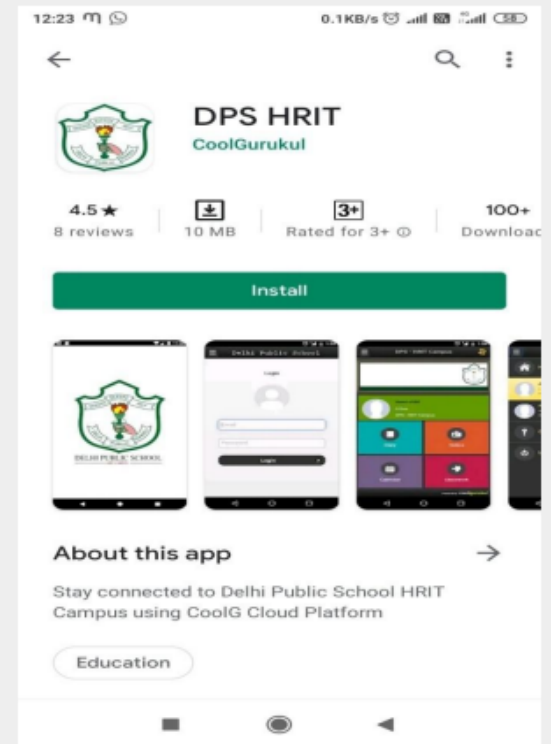

HOW TO INSTALL SCHOOL MOBILE APP

Search for DPS HRIT in play store/app store & install the app.

DELHI PUBLIC SCHOOL HRIT CAMPUS

8 Km. Stone, NH-58, Meerut Road, Ghaziabad

HOW TO PAY FEE ONLINE

After logging into your account using registered email id & password follow the below steps: